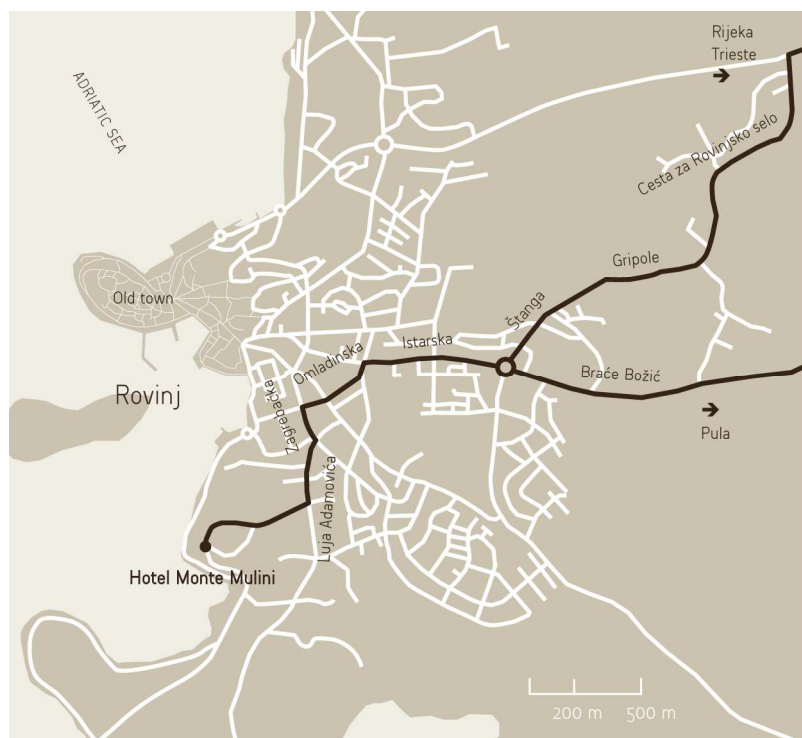

**How to Reach us – Hotel Monte Mulini Rovinj**

**GPS coordinates:**

N 45°4' 20,802"

E 13°38' 11,5584"

**Address:** A. Smareglia bb, 52210 Rovinj

**If you are driving from Rijeka / Trieste**

1. Turn left for Rovinj (road Polari, Veštar, Pula) and continue to the roundabout 2.1 km
2. On a roundabout, take the first exit to Istarska Street 0.6 km
3. Turn left to Omladinska Street 0.4 km
4. Turn left to Zagrebačka Street 0.2 km
5. Turn right to Lujo Adamović Street 0.3 km
6. Turn right to Antonio Smareglia Street

**If you are driving from Pula**

1. On a roundabout, take the second exit to Istarska Street 0.6 km
2. Turn left to Omladinska Street 0.4 km
3. Turn left to Zagrebačka Street 0.2 km
4. Turn right to Lujo Adamović Street 0.3 km
5. Turn right to Antonio Smareglia Street

**Distances:**

- Sea: 50 m
- Beach: 50 m
- Town centre: 2 km
- Port: 3 km
- Bus station: 2 km
- Shop: 500 m
- Post office: 2 km
- Train station: 22 km

### Distances from Airports:

Airport	Distance (km)	Time
Pula	38	40
Rijeka	124	1h 45'
Trieste	107	1h 35'
Venice	248	3h